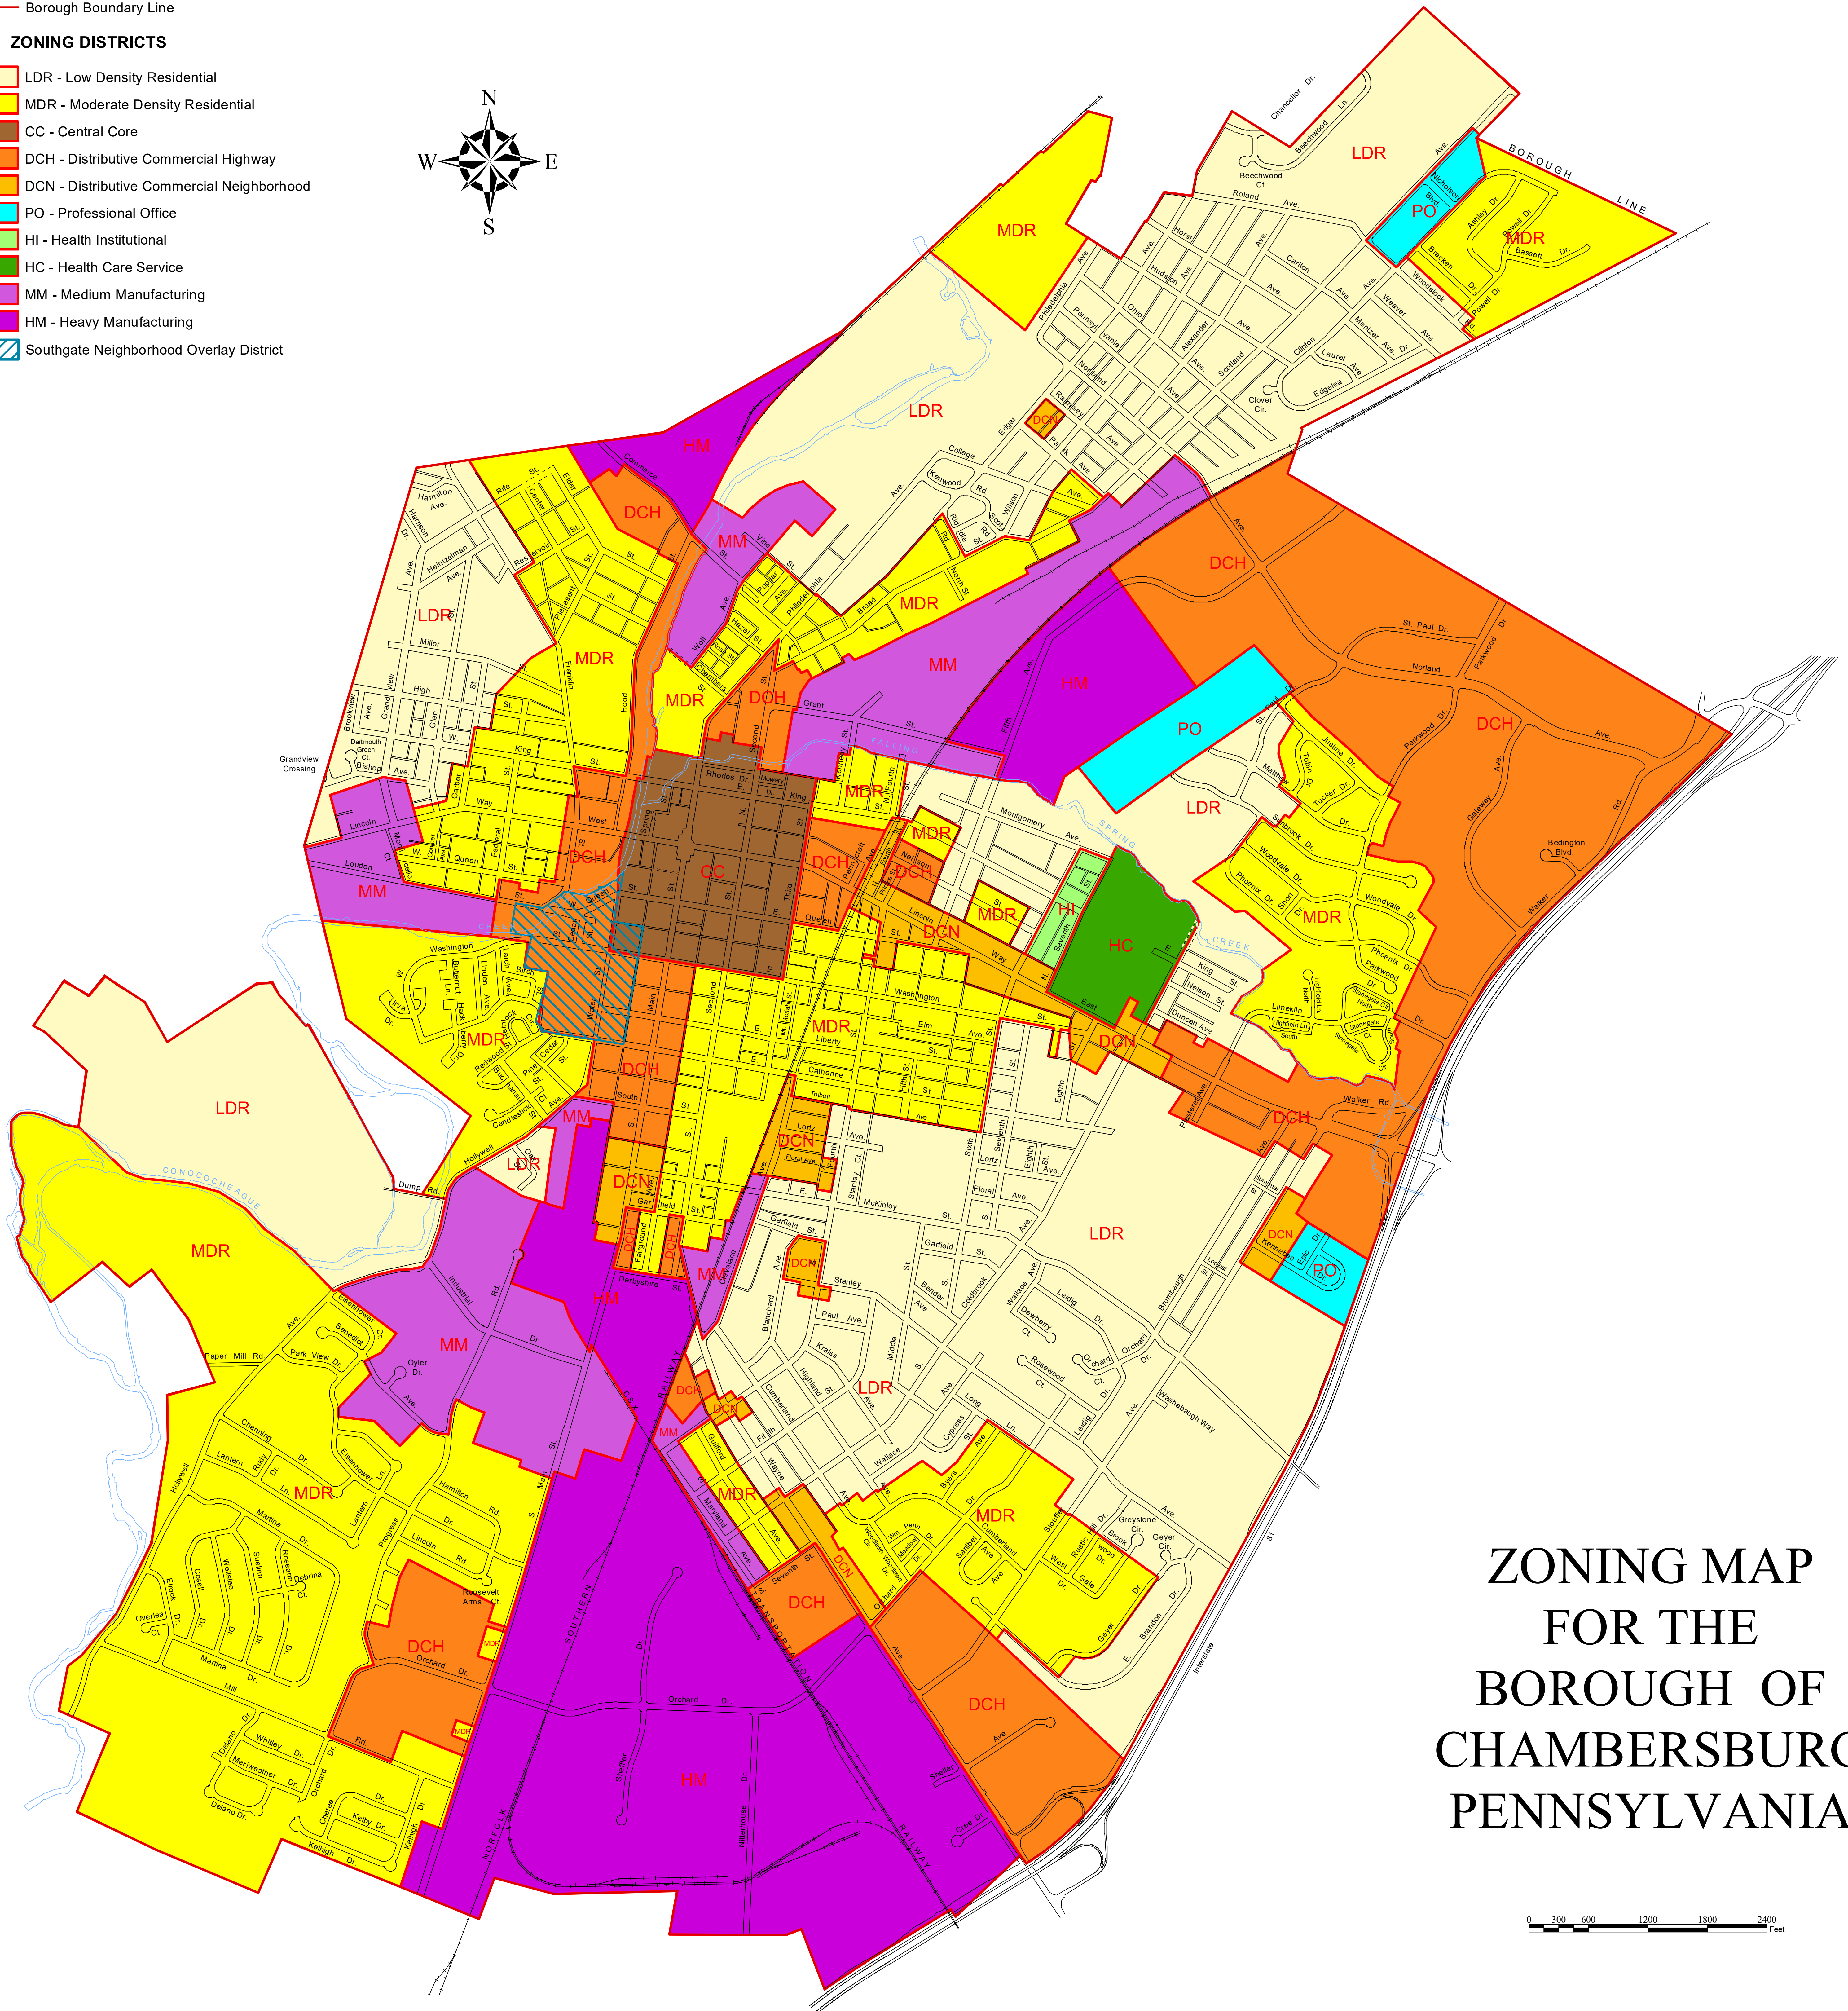

LEGEND

— Borough Boundary Line

ZONING DISTRICTS

- LDR - Low Density Residential
- MDR - Moderate Density Residential
- CC - Central Core
- DCH - Distributive Commercial Highway
- DCN - Distributive Commercial Neighborhood
- PO - Professional Office
- HI - Health Institutional
- HC - Health Care Service
- MM - Medium Manufacturing
- HM - Heavy Manufacturing
- Southgate Neighborhood Overlay District

**ZONING MAP
FOR THE
BOROUGH OF
CHAMBERSBURG
PENNSYLVANIA**