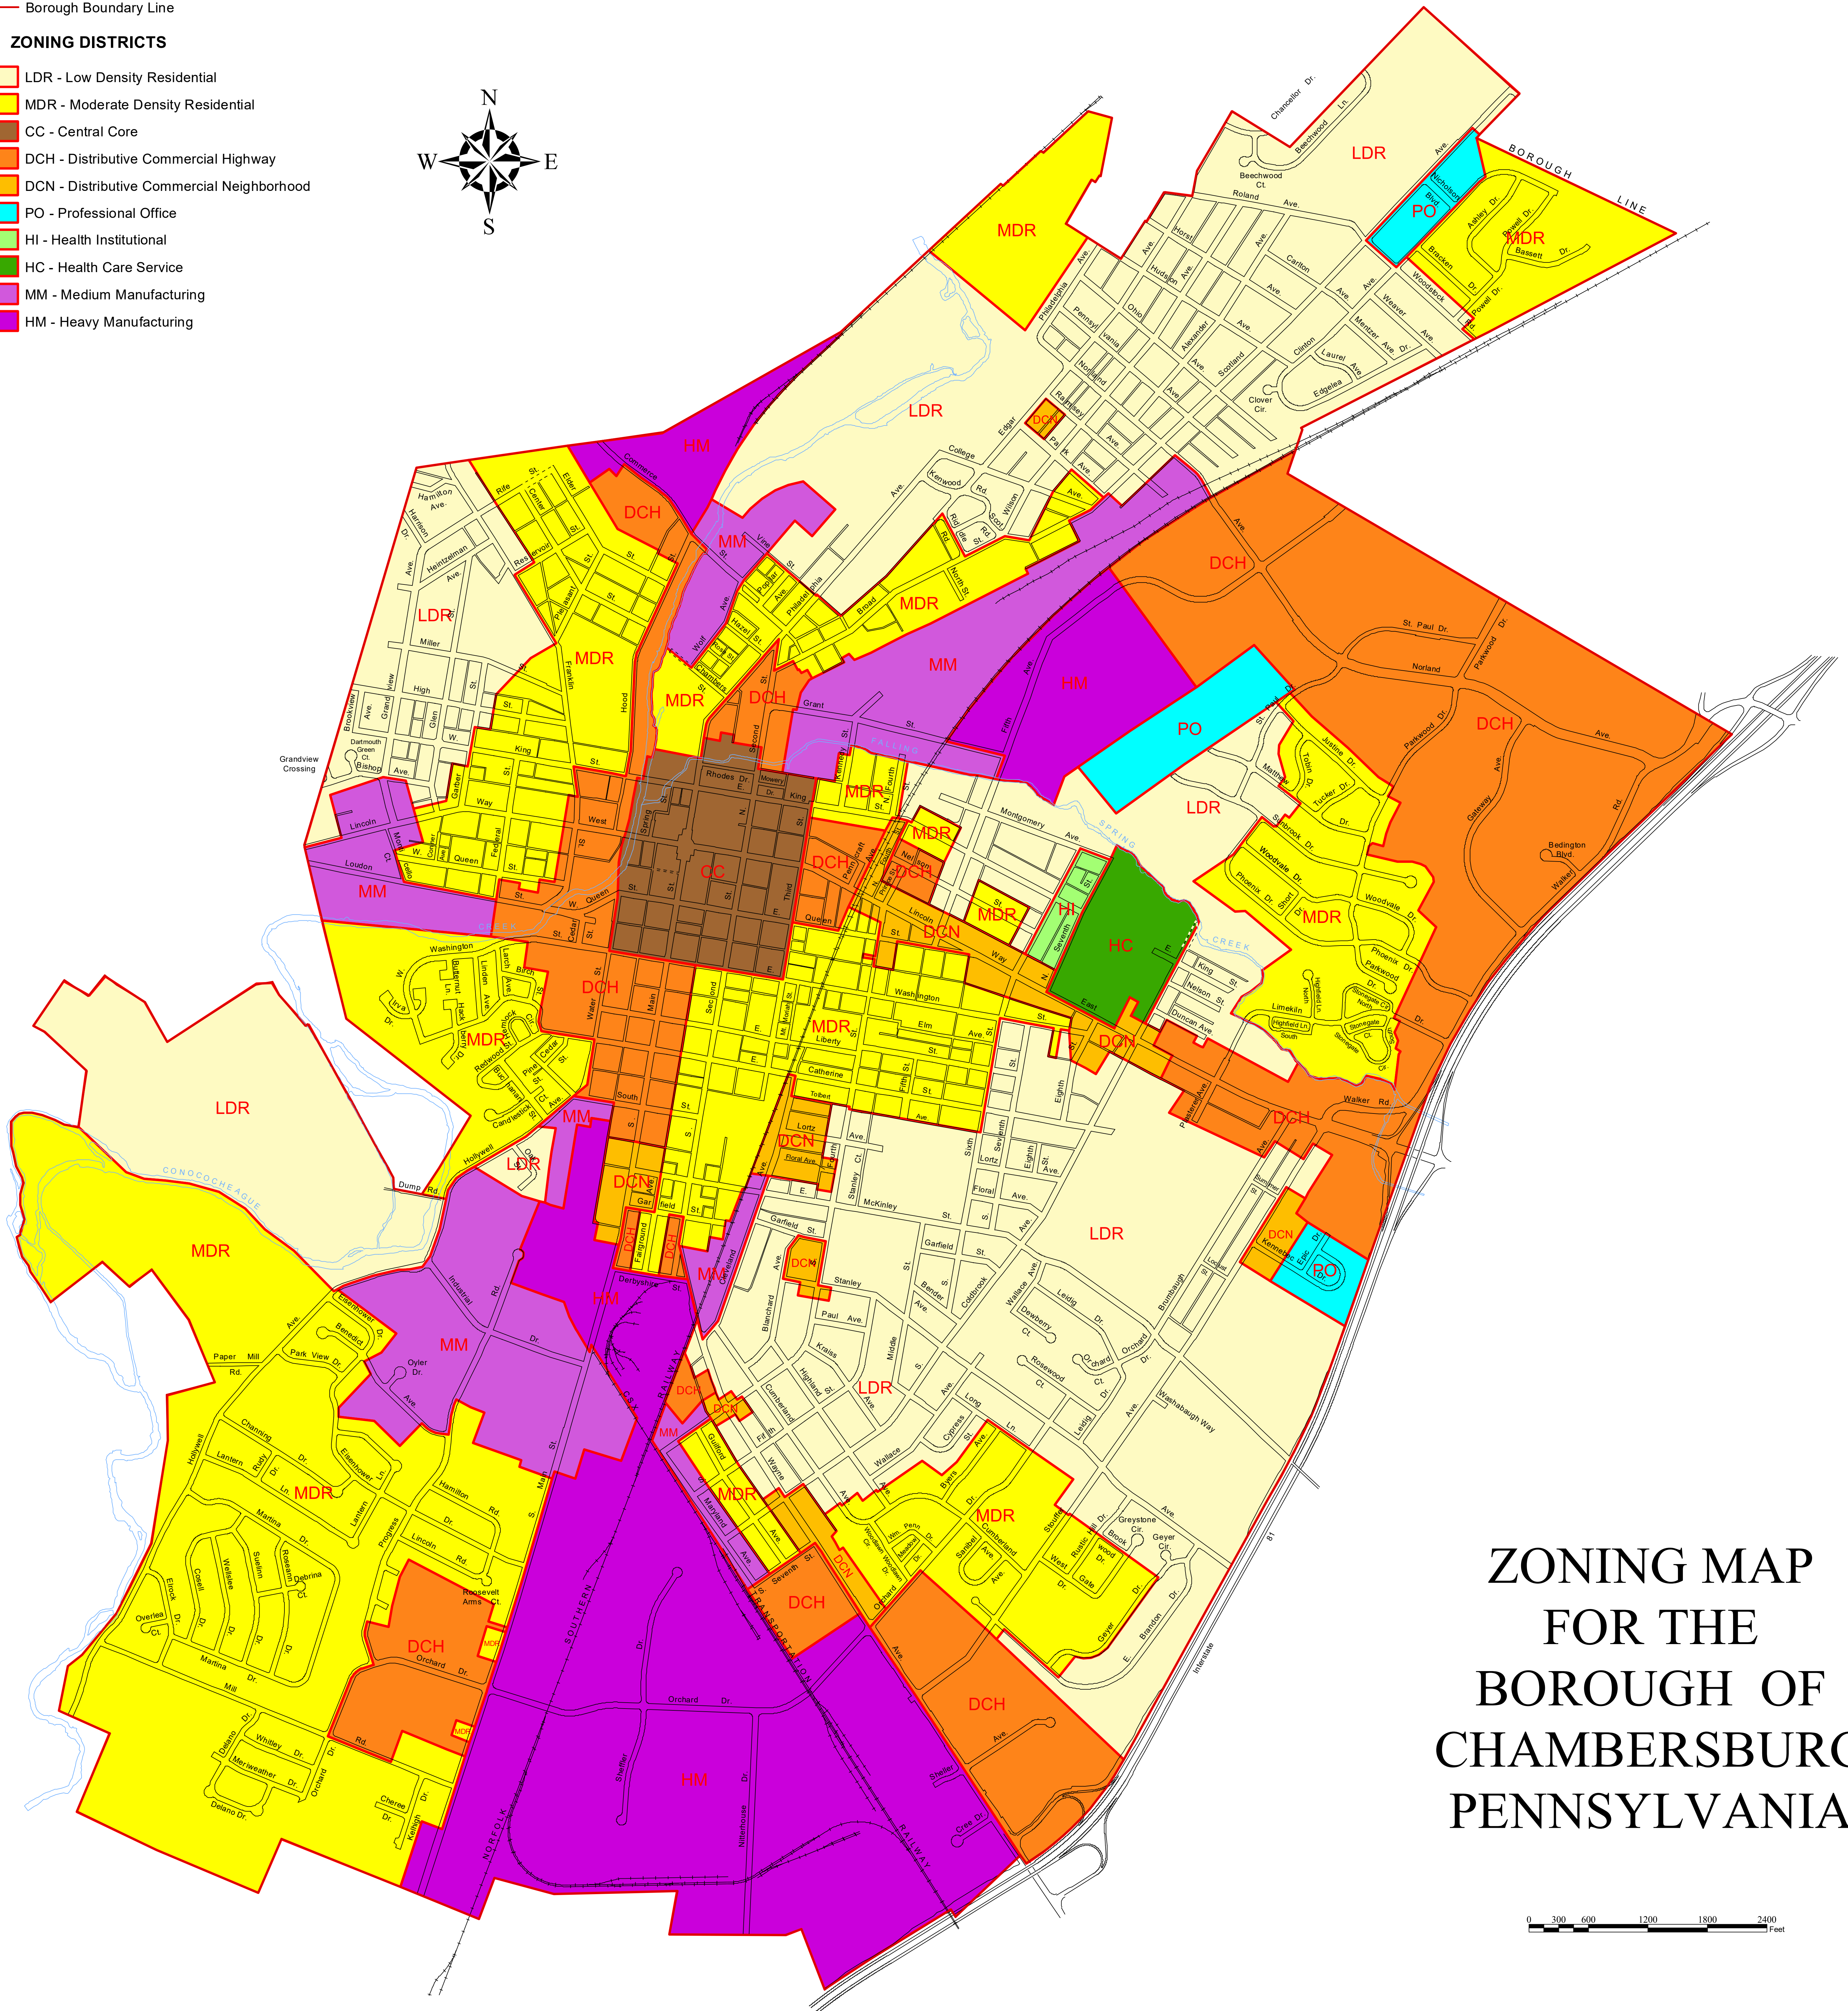

LEGEND

— Borough Boundary Line

ZONING DISTRICTS

- LDR - Low Density Residential
- MDR - Moderate Density Residential
- CC - Central Core
- DCH - Distributive Commercial Highway
- DCN - Distributive Commercial Neighborhood
- PO - Professional Office
- HI - Health Institutional
- HC - Health Care Service
- MM - Medium Manufacturing
- HM - Heavy Manufacturing

**ZONING MAP
FOR THE
BOROUGH OF
CHAMBERSBURG
PENNSYLVANIA**