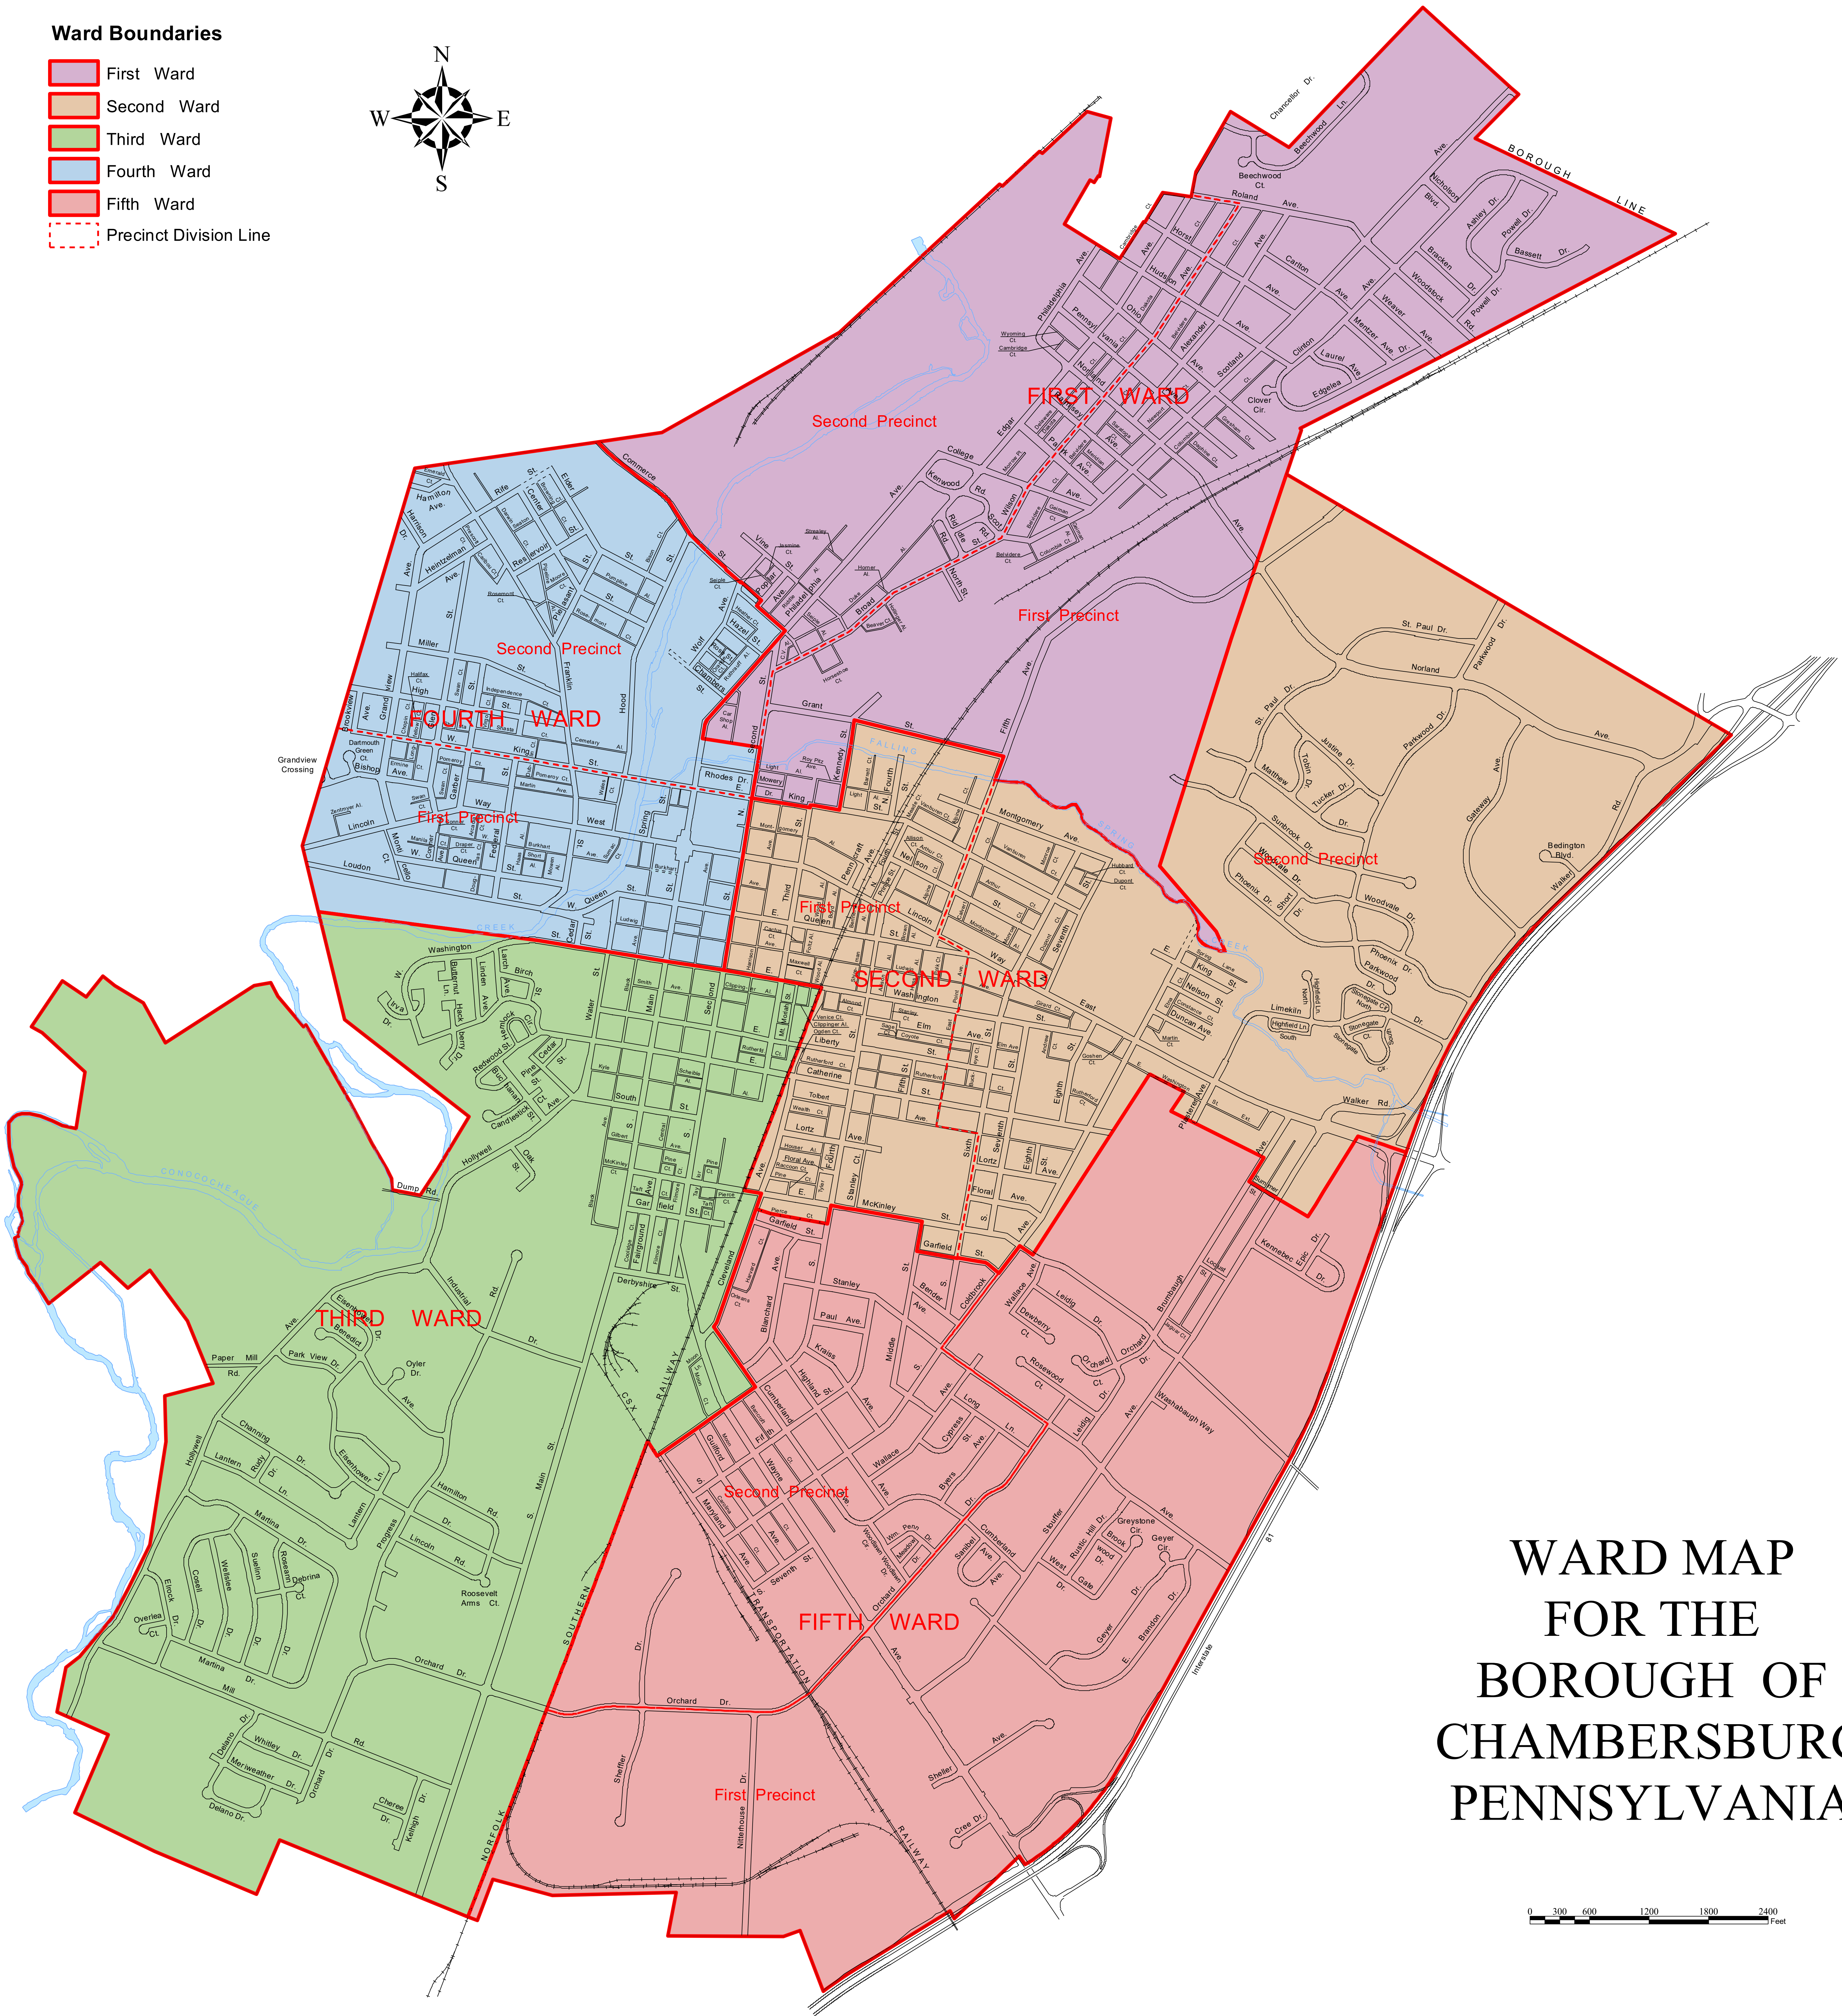

LEGEND

Ward Boundaries

- First Ward
- Second Ward
- Third Ward
- Fourth Ward
- Fifth Ward
- Precinct Division Line

**WARD MAP
FOR THE
BOROUGH OF
CHAMBERSBURG
PENNSYLVANIA**