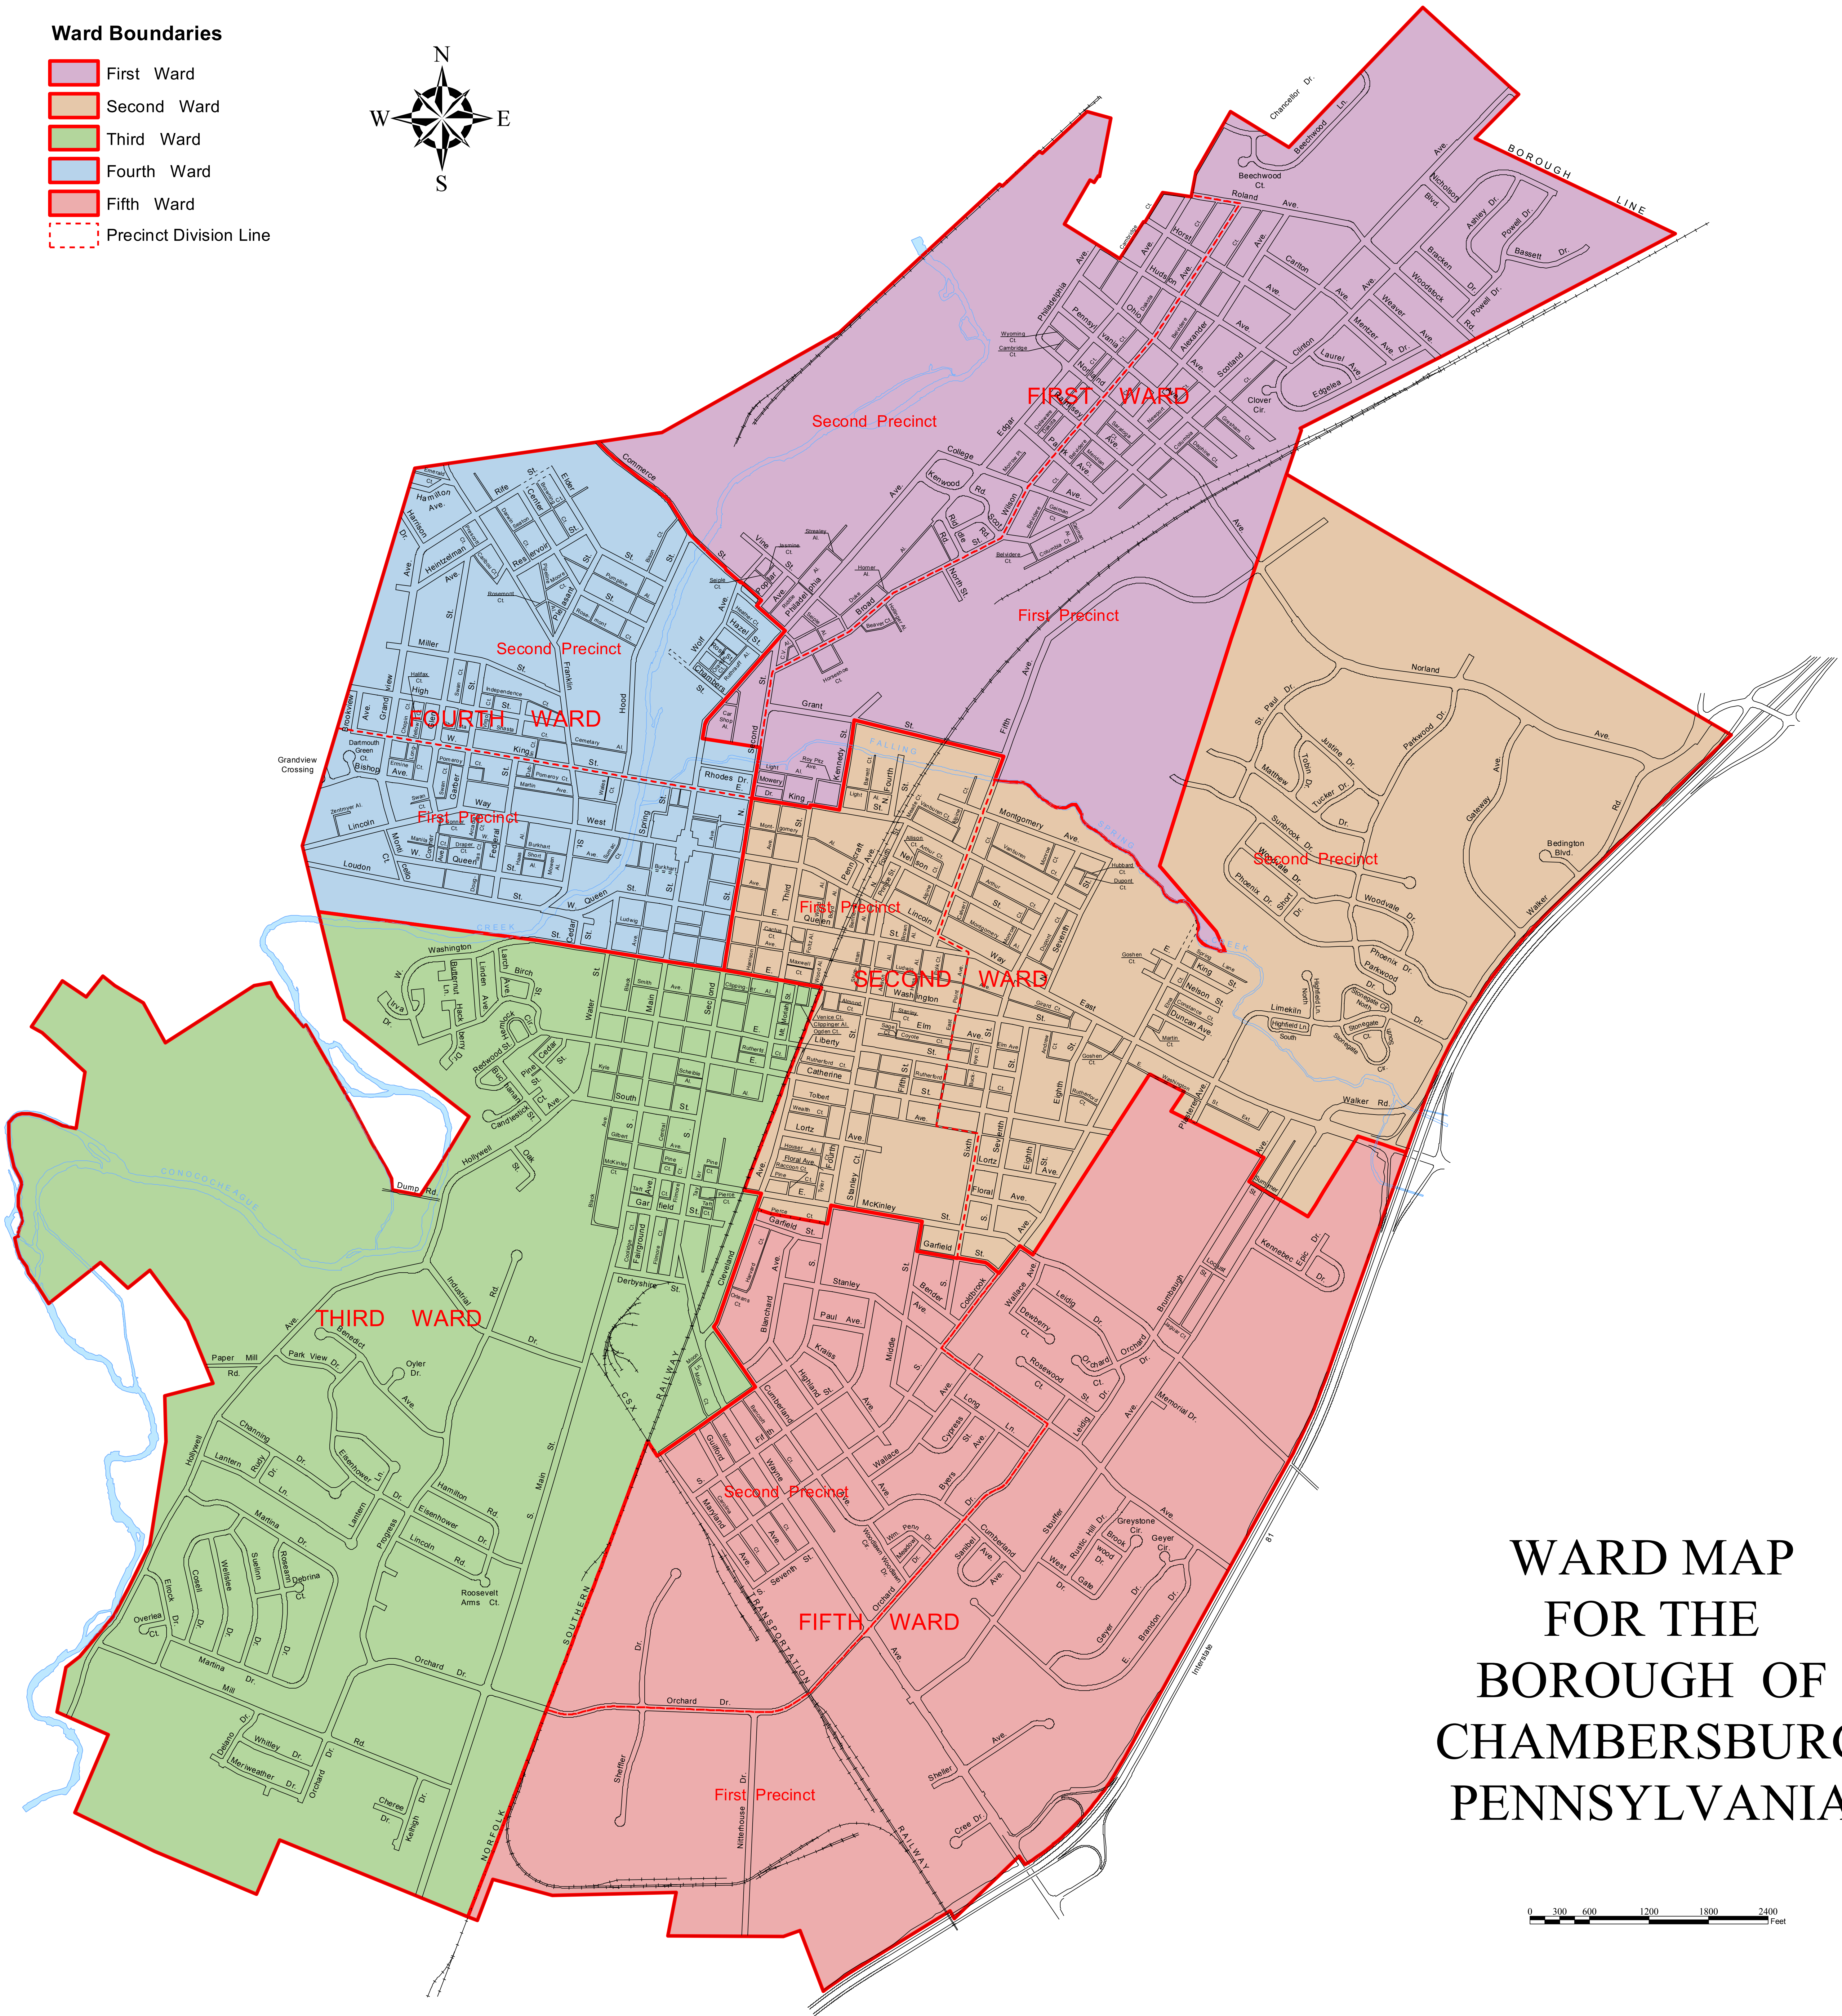

LEGEND

Ward Boundaries

- First Ward
- Second Ward
- Third Ward
- Fourth Ward
- Fifth Ward
- Precinct Division Line

**WARD MAP
FOR THE
BOROUGH OF
CHAMBERSBURG
PENNSYLVANIA**

0 300 600 1200 1800 2400 Feet