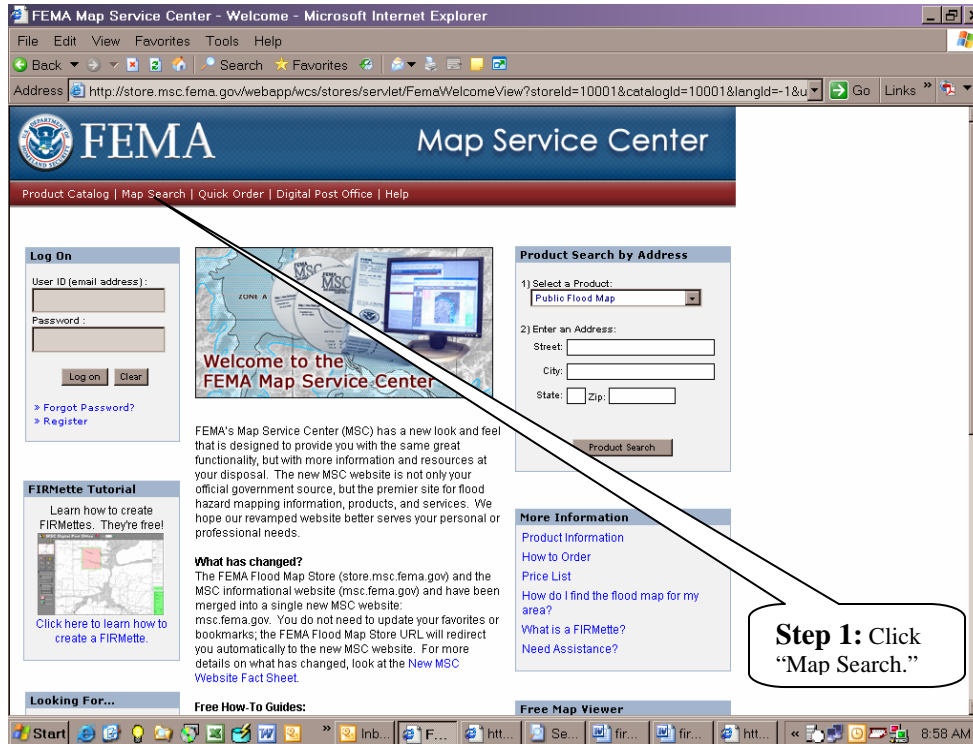

# Instructions for Using Map Search

<http://msc.fema.gov>

Map Search allows users to view and select a flood map panel geographically. A specific flood map panel or an area of interest can be located by typing in a street address, coordinates or by using the interactive map. Follow the steps below: